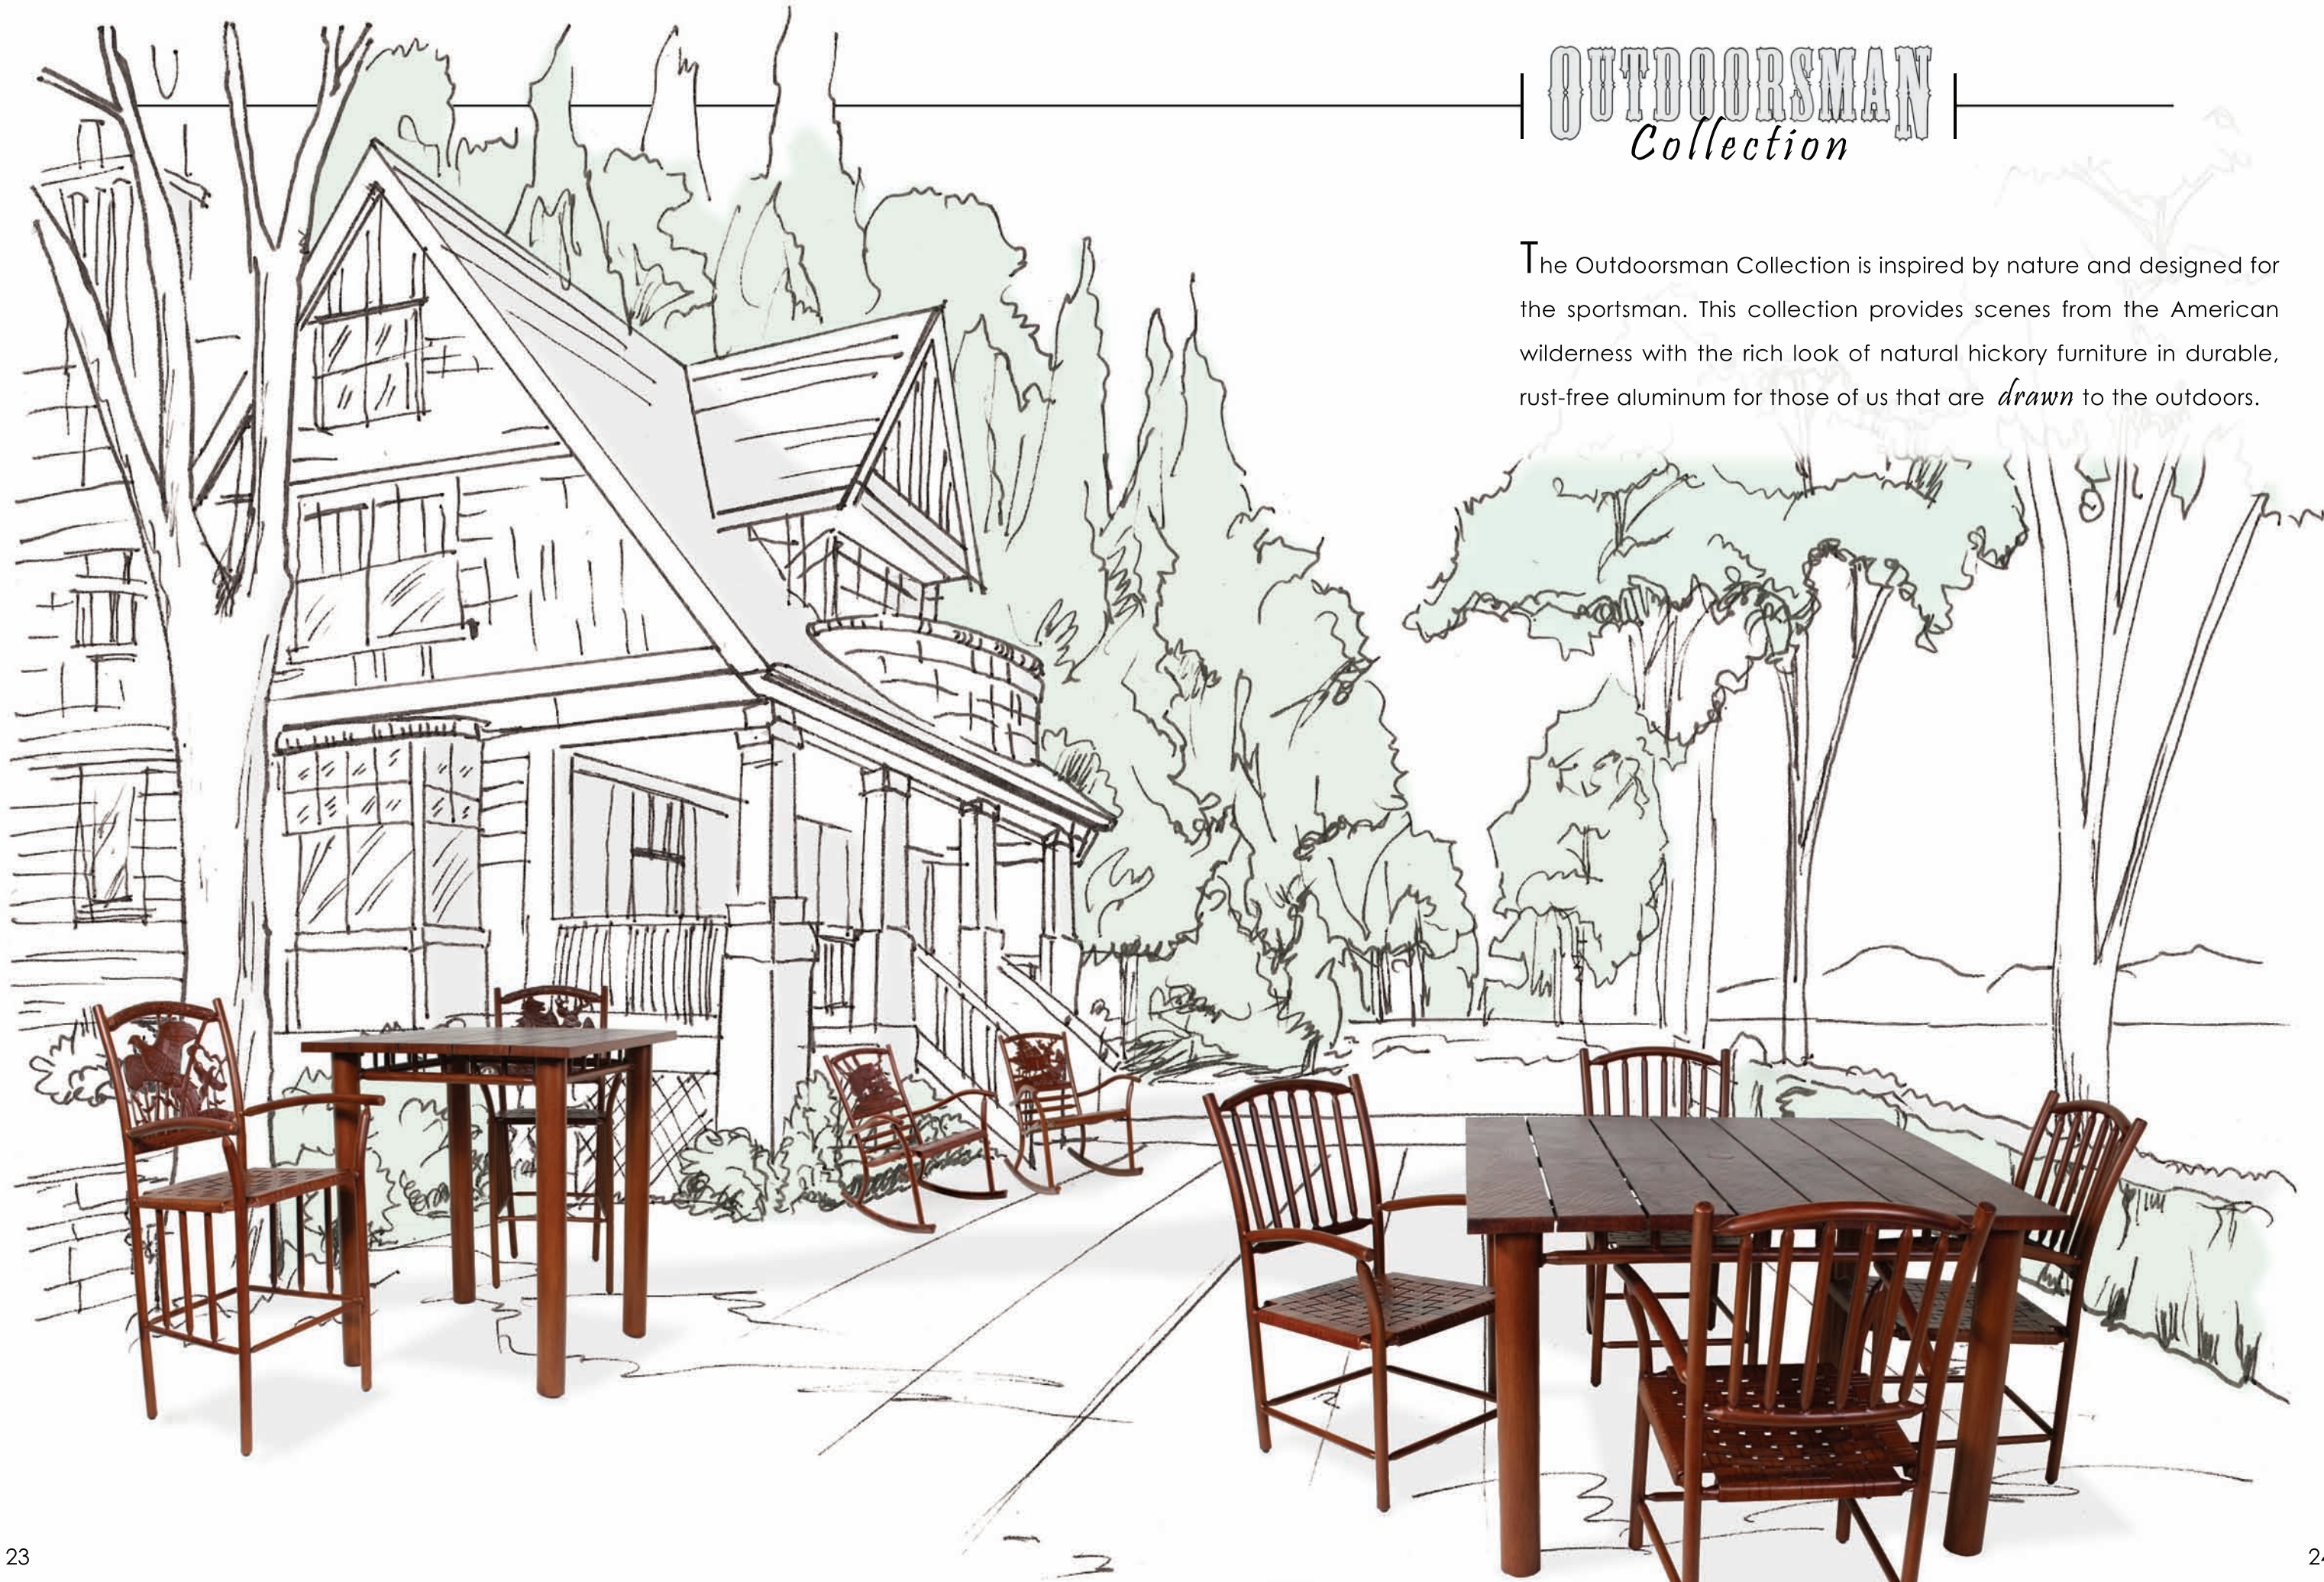

# OUTDOORSMAN Collection

The Outdoorsman Collection is inspired by nature and designed for the sportsman. This collection provides scenes from the American wilderness with the rich look of natural hickory furniture in durable, rust-free aluminum for those of us that are *drawn* to the outdoors.

BARSTOOL 52404  
W21" D21" H50"

ROCKING CHAIR 52342  
W27.5" D27" H35.5"

BENCH 52605  
W44" D21" H37"

36" SQUARE BAR HEIGHT TABLE  
52625  
W36" D36" H45"

48" SQUARE DINING TABLE  
52627  
W48" D48" H32"

74" RECTANGULAR DINING TABLE  
52626  
W74" D48" H32"