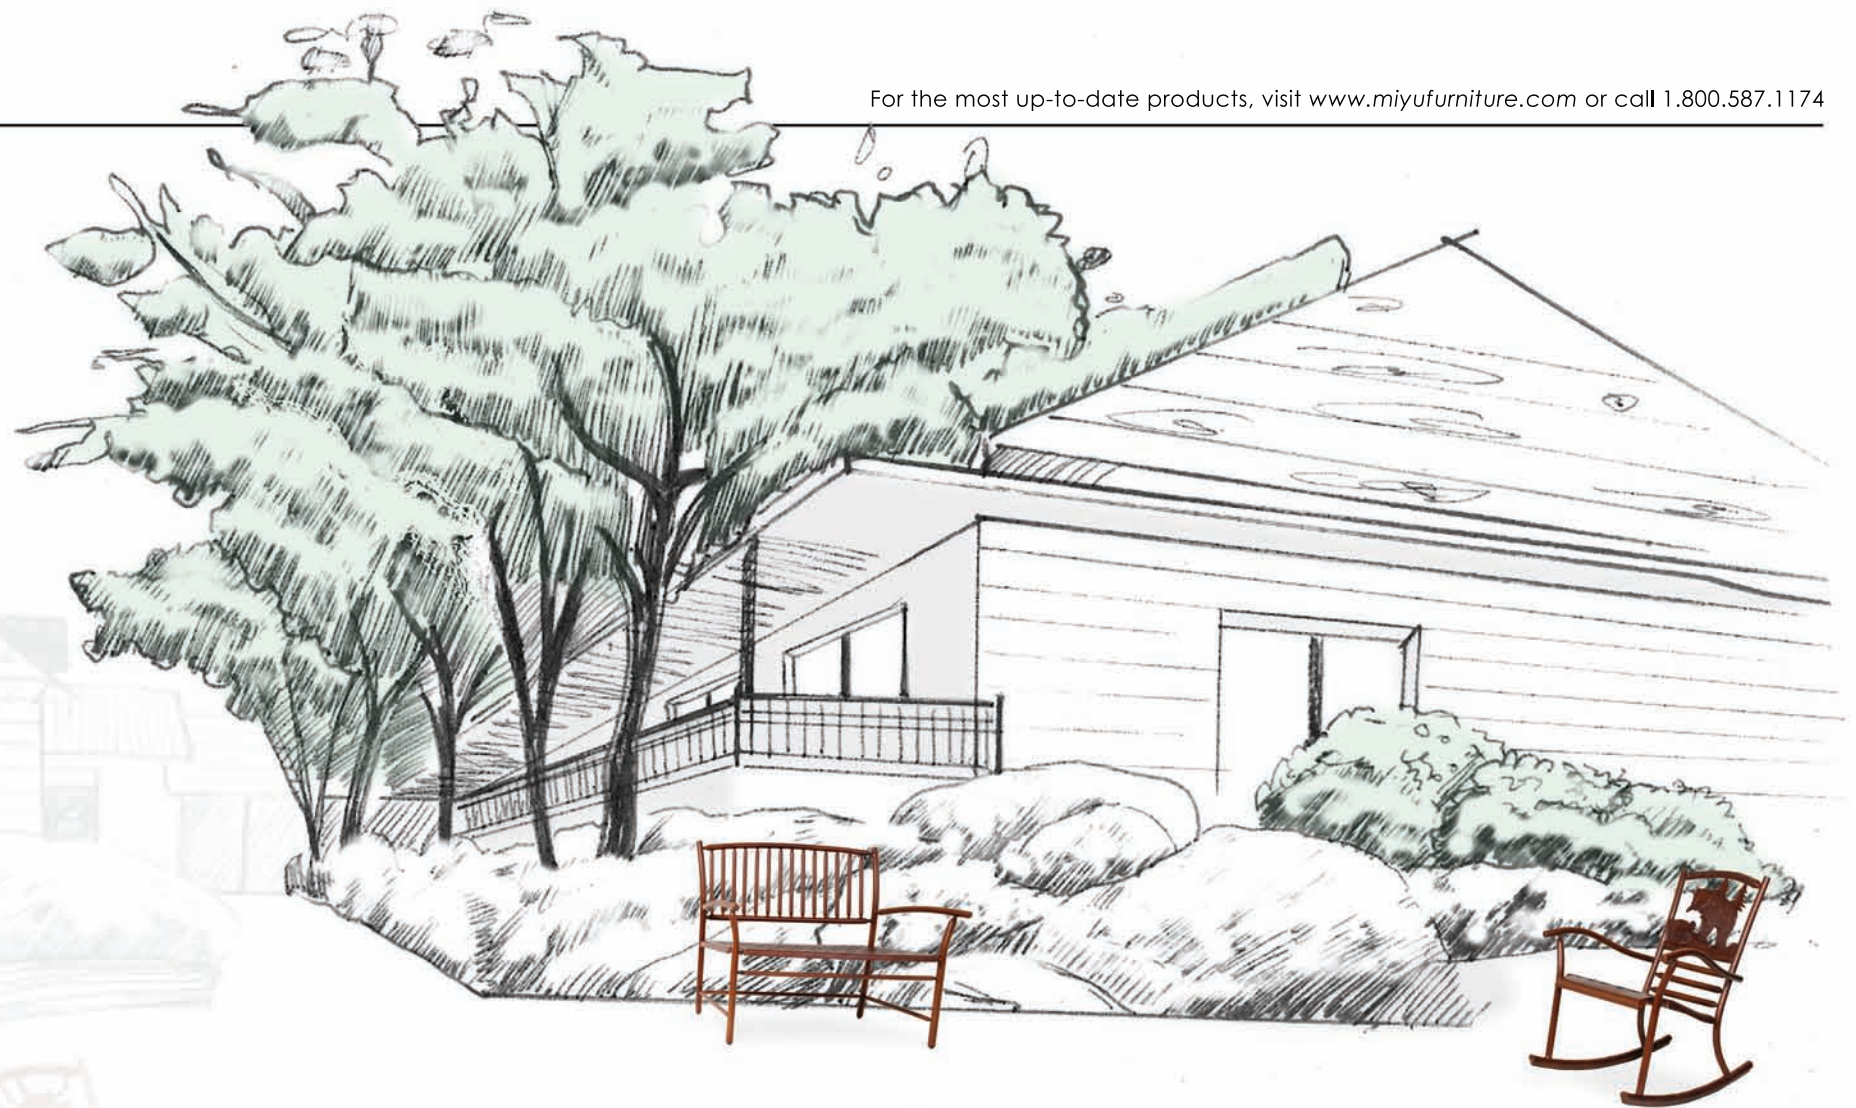

# OUTDOORSMAN Collection

The Outdoorsman Collection is inspired by nature and designed for the sportsman. This collection provides scenes from the American wilderness with the rich look of natural hickory furniture in durable, rust-free aluminum for those of us that are *drawn* to the outdoors.

# OUTDOORSMAN Collection

For the most up-to-date products, visit [www.miyufurniture.com](http://www.miyufurniture.com) or call 1.800.587.1174

ARM CHAIR 52501  
W21" D21" H37"

SIDE CHAIR 52702  
W18" D21" H37"

BARSTOOL 52404  
W21" D21" H50"

ROCKING CHAIR 52342  
W27.5" D27" H35.5"

BENCH 52605  
W44" D21" H37"

36" SQUARE BAR HEIGHT TABLE  
52625  
W36" D36" H45"

48" SQUARE DINING TABLE  
52627  
W48" D48" H32"

74" RECTANGULAR DINING TABLE  
52626  
W74" D48" H32"