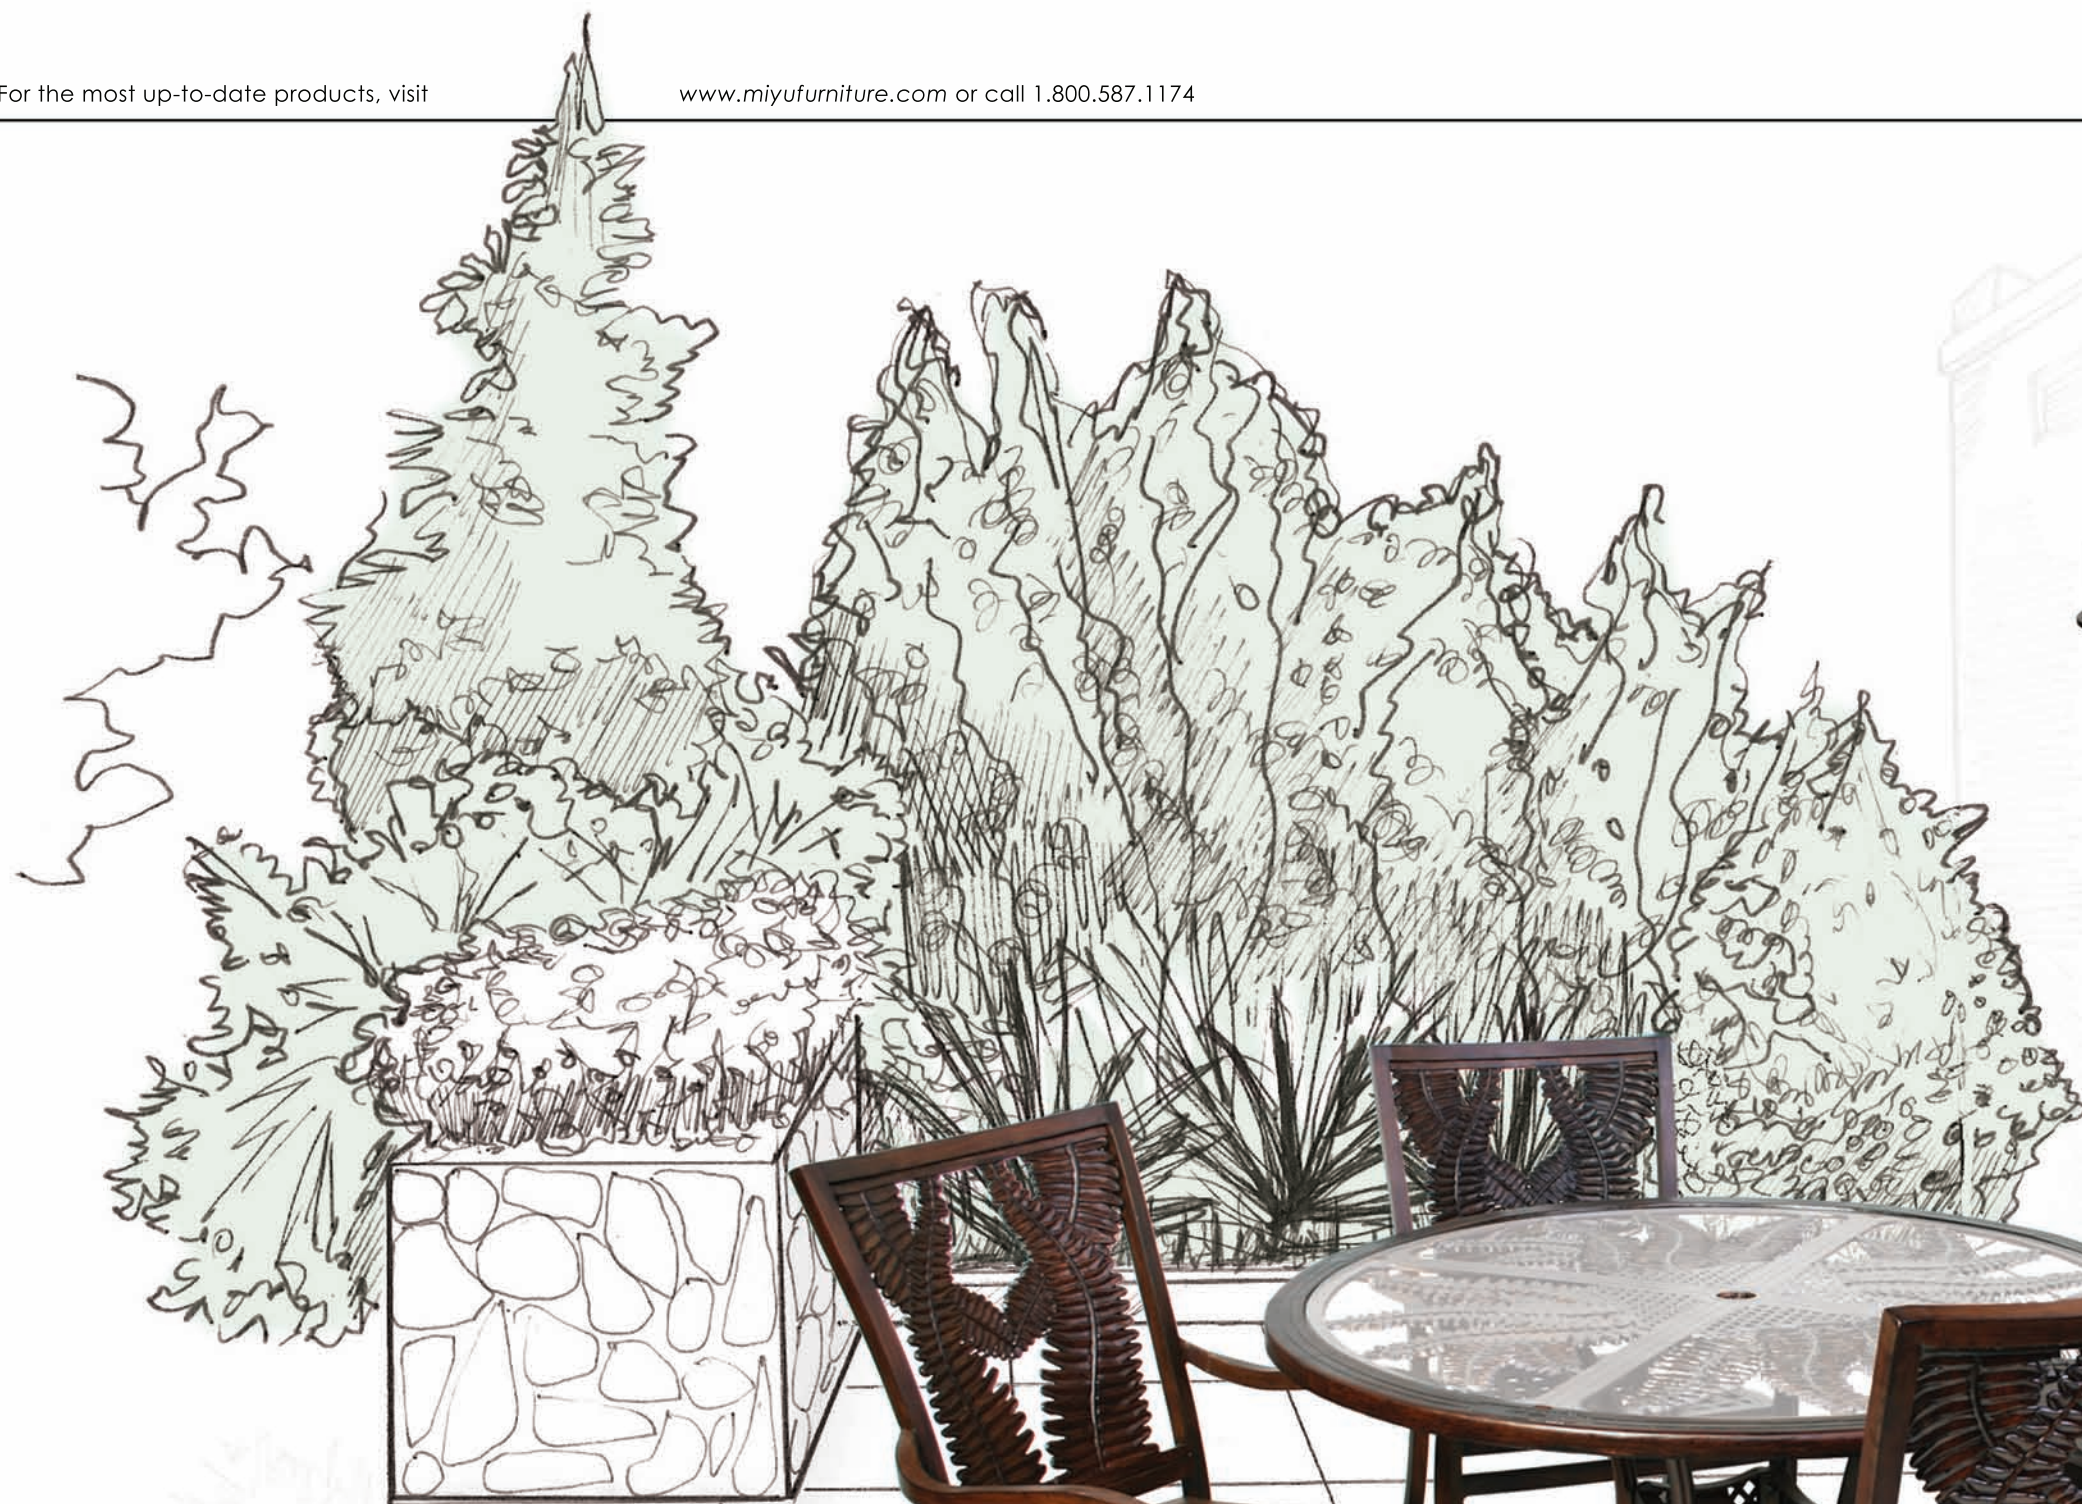

MACKINAW GROVE Collection

ARM CHAIR 52101
W22" D20" H36"

48" ROUND DINING TABLE 52127
W48" D48" H30"

The lush landscape of Mackinaw Island inspired us to create a design that will evoke feelings of peace and tranquility to turn your outdoor living area into the perfect place to rest. The Mackinaw Grove collection is a gentle reminder to *draw* serenity from your surroundings.

AVAILABLE FINISH

WALNUT 06